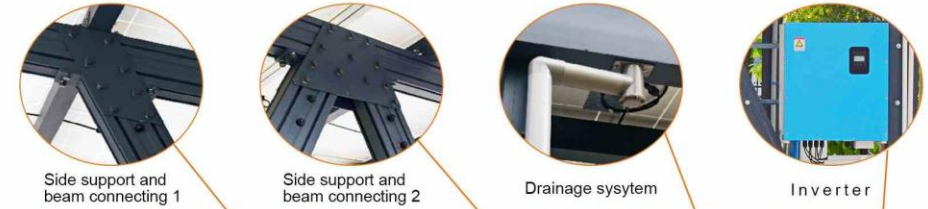

Partial Enlarged Detail