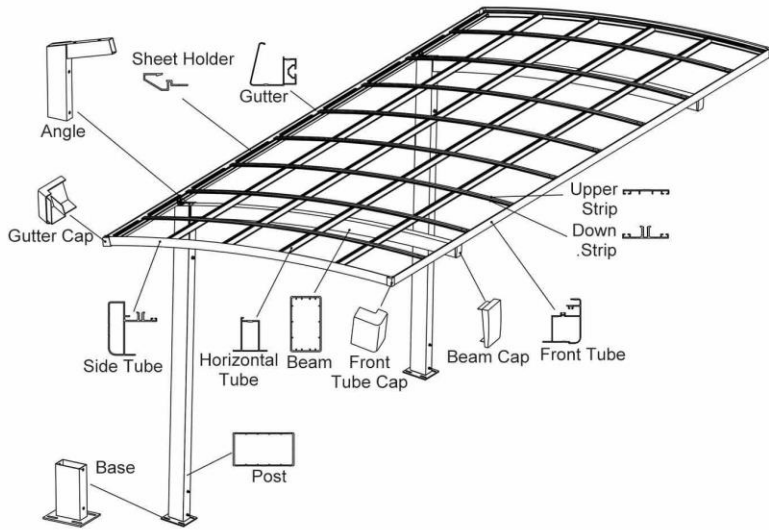

A6 Single Carport

ALN-A6