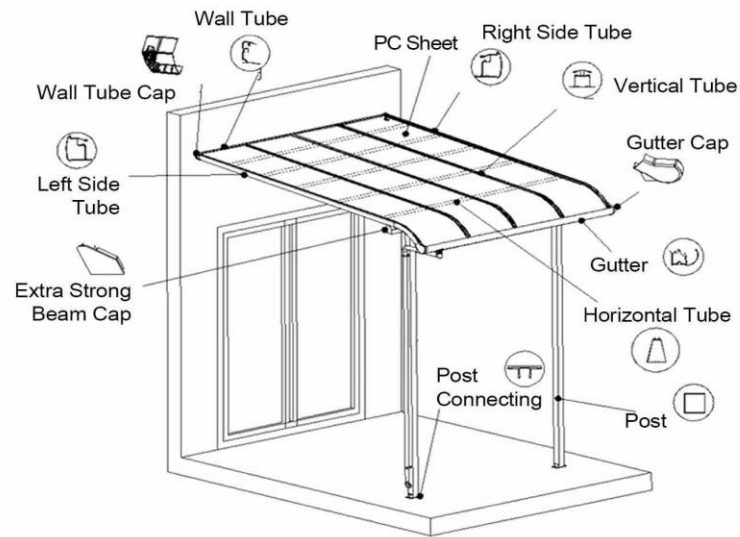

R Type Terrace Awning

ALN-TA