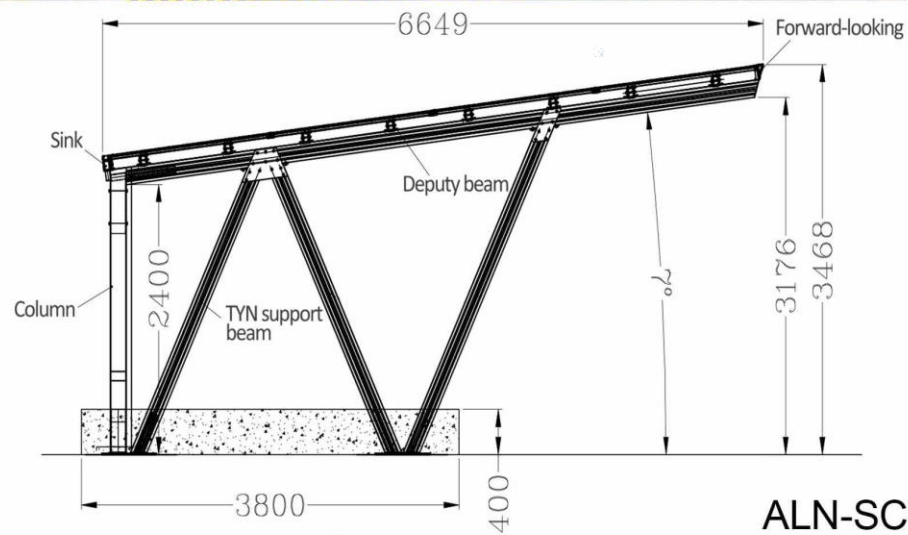

## Back Pull Carport

ALN-BP

Standard Size	3000 x 5500 x 2400mm
Roof Material	Germany Bayer Polycarbonated Sheet
Color Options for Frame	White, Purple,Grey, Champagne
Color Options for Roof	Light/Dark Grey, Blue, Clear
Snow load	20-50cm
Window load	36m/s
Installation Way	Bury into the ground

## Side Pull Carport

ALN-SP

Standard Size	3000 x 5500 x 2200mm
Roof Material	Germany Bayer Polycarbonated Sheet
Color Options for Frame	Champagne
Color Options for Roof	Light/Dark Grey, Blue, Clear
Snow load	20-50cm
Wind load	36m/s
Installation Way	Bury into the ground

## Solar Carport

ALN-SC

Standard Size	4057 x 6649 x 2400mm
Roof Material	Solar Panel
Color Options for Frame	Grey
Color Options for Roof	Grey
Snow load	50cm
Window load	40m/s
Installation Way	Bury into the ground
Features	Anti ging \ Wind and snow resistant \ Thermal insulation and waterproof \ Easily drainage \ Stable electricity \ Unique carport roof structure \ Elegant design \ Assembly structure