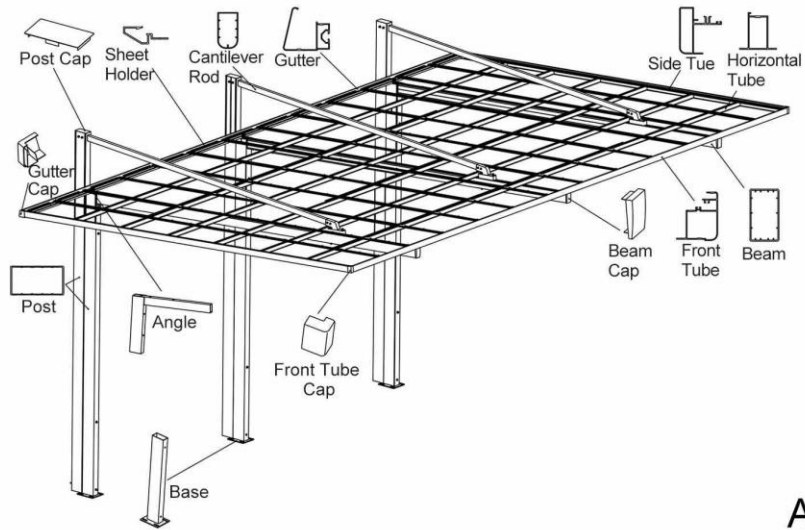

## M Type Carport

ALN-MT

Standard Size	5500 x 6000 x 2400/3000mm, 5500 x 5600 x 2400/3000
Roof Material	Germany Bayer Polycarbonated Sheet
Color Options for Frame	White, Purple, Grey, Champagne
Color Options for Roof	Light/Dark Grey, Blue, Clear
Snow load	20-50cm
Wind load	36m/s
Installation Way	Fixed on concrete ground or bury into the ground

## Back Pull Carport

ALN-BP

Standard Size	3000 x 5500 x 2400mm
Roof Material	Germany Bayer Polycarbonated Sheet
Color Options for Frame	White, Purple,Grey, Champagne
Color Options for Roof	Light/Dark Grey, Blue, Clear
Snow load	20-50cm
Window load	36m/s
Installation Way	Bury into the ground