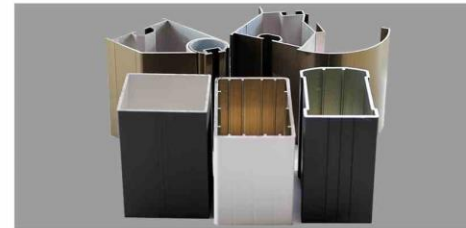

Aluminum

Use highy quality and environmental-friendly Aluminum which fulfills with the international standard