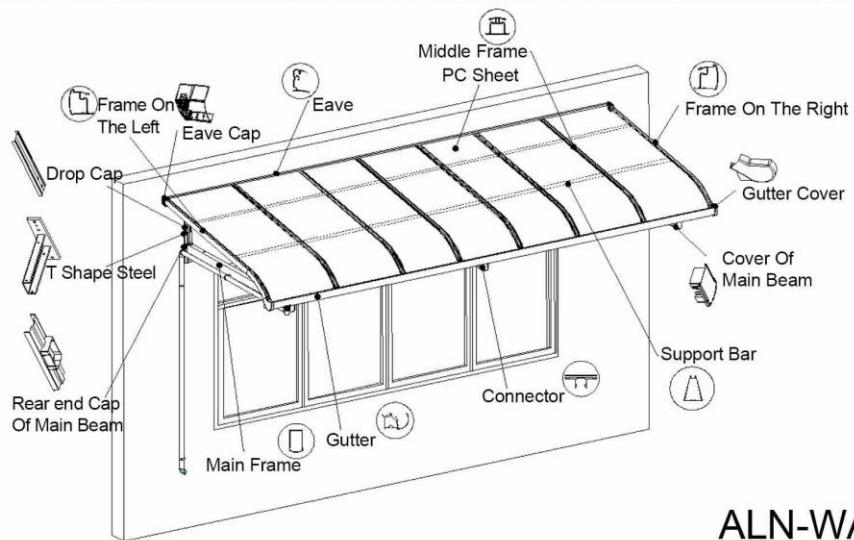

### Project Case

Terrace Awning

Window Awning

R Type Window Awning

ALN-WA

Standard Size	Customized
Roof Material	Germany Bayer Polycarbonated Sheet
Color Options for Frame	White, Purple, Grey, Champagne
Color Options for Roof	Light/Dark Grey, Blue, Clear
Snow load	20-50cm
Window load	36m/s
Installation Way	Fixed on concrete ground or bury into the ground