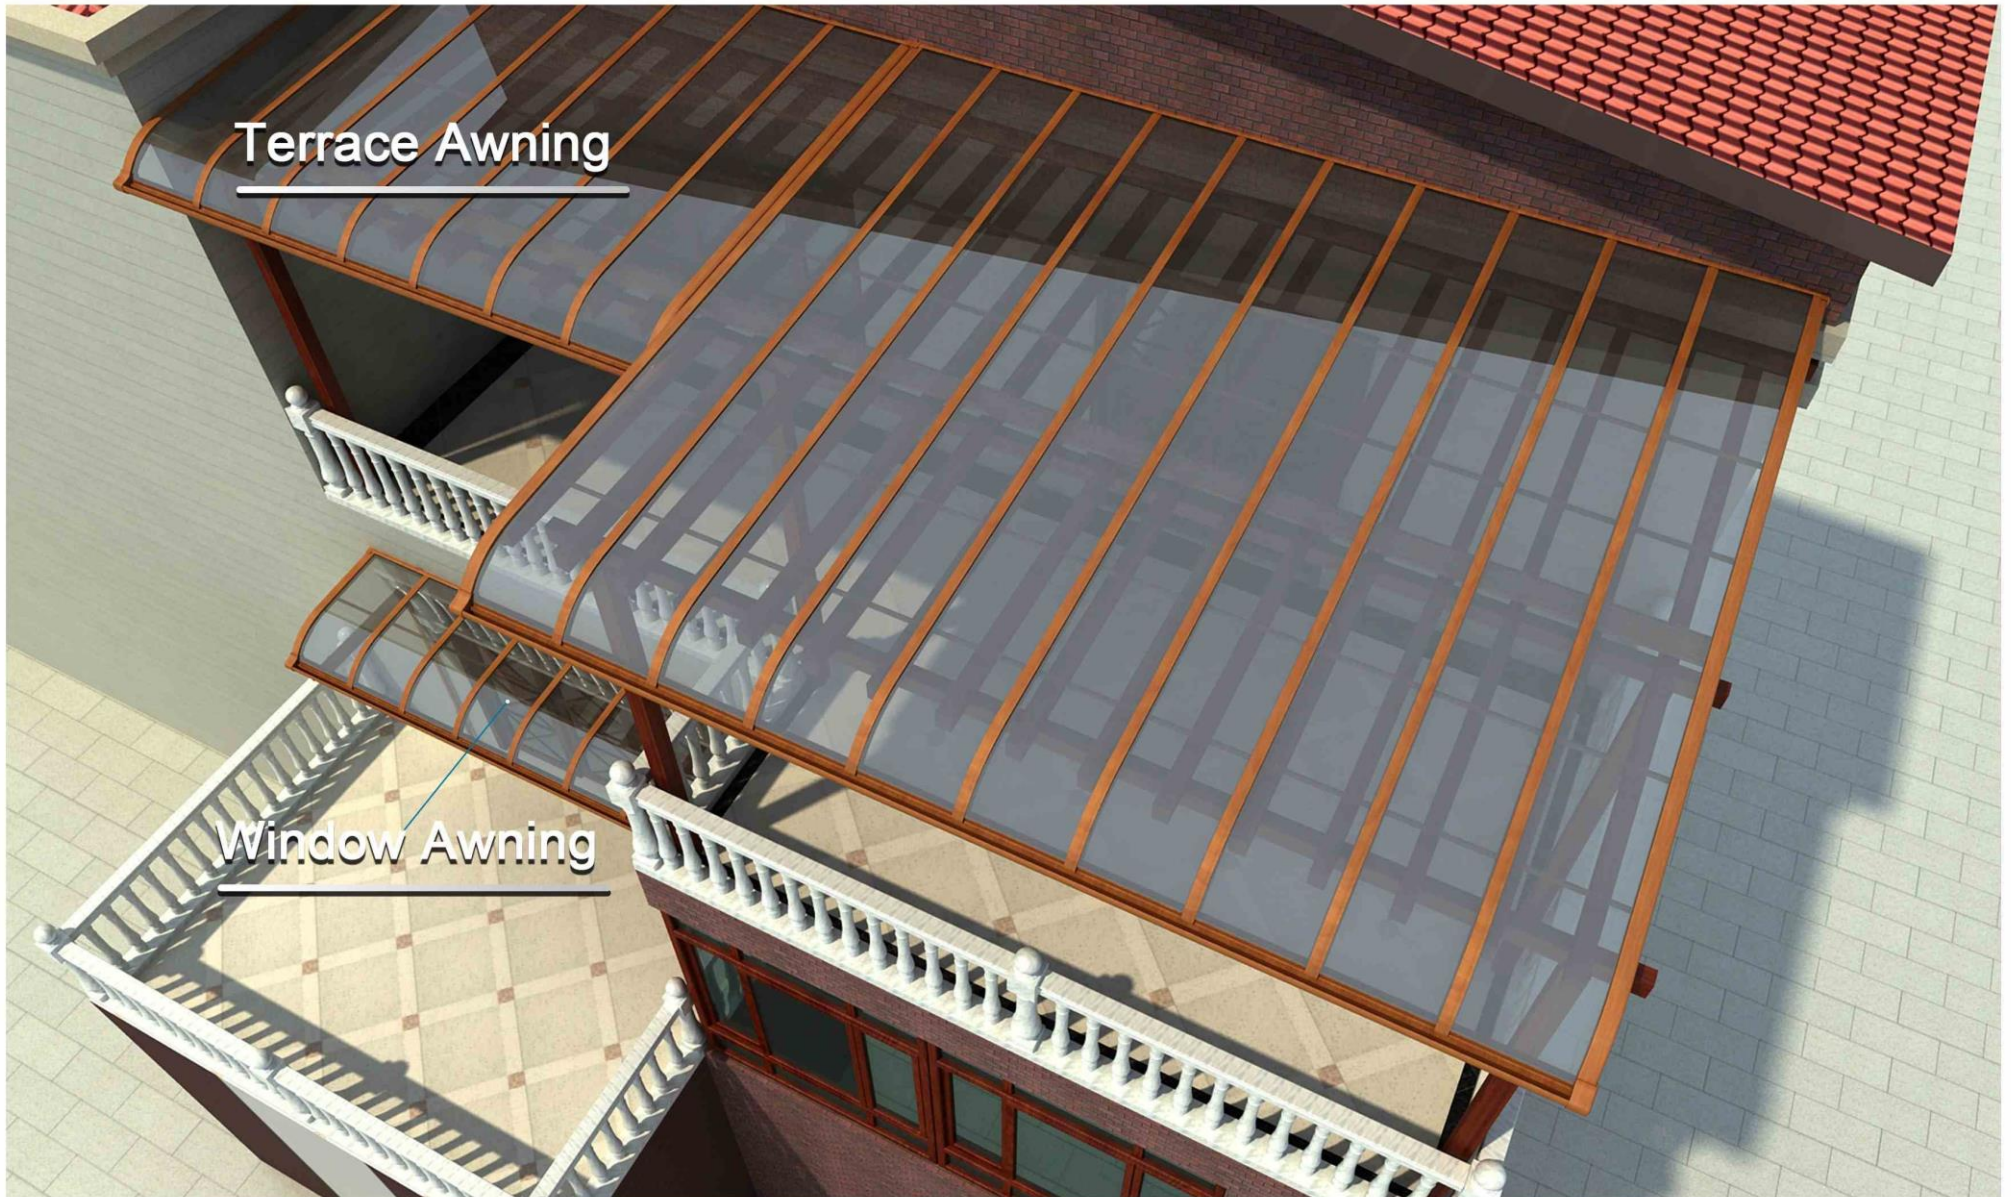

### Aluminum Structure

Purple

Grey

Champagne

White

### Project Case

Terrace Awning

Window Awning

R Type Window Awning

ALN-WA

Standard Size	Customized
Roof Material	Germany Bayer Polycarbonated Sheet
Color Options for Frame	White, Purple, Grey, Champagne
Color Options for Roof	Light/Dark Grey, Blue, Clear
Snow load	20-50cm
Window load	36m/s
Installation Way	Fixed on concrete ground or bury into the ground