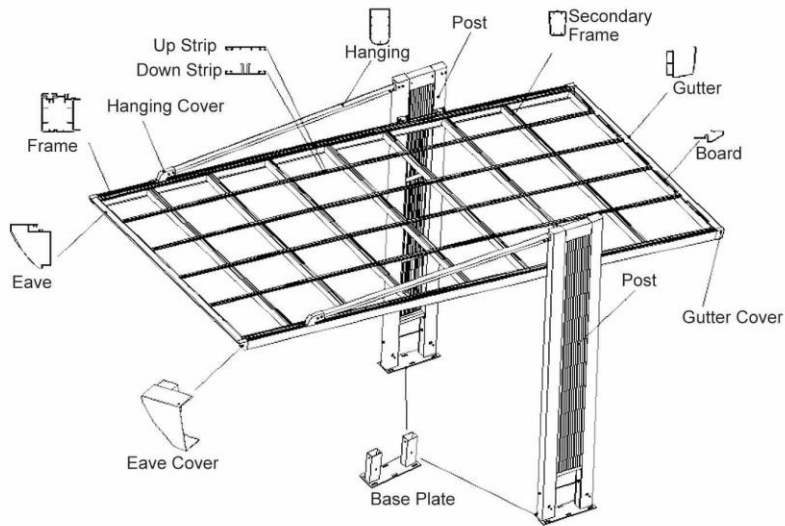

## Back Pull Carport

ALN-BP

Standard Size	3000 x 5500 x 2400mm
Roof Material	Germany Bayer Polycarbonated Sheet
Color Options for Frame	White, Purple,Grey, Champagne
Color Options for Roof	Light/Dark Grey, Blue, Clear
Snow load	20-50cm
Window load	36m/s
Installation Way	Bury into the ground

## Side Pull Carport

ALN-SP

Standard Size	3000 x 5500 x 2200mm
Roof Material	Germany Bayer Polycarbonated Sheet
Color Options for Frame	Champagne
Color Options for Roof	Light/Dark Grey, Blue, Clear
Snow load	20-50cm
Wind load	36m/s
Installation Way	Bury into the ground