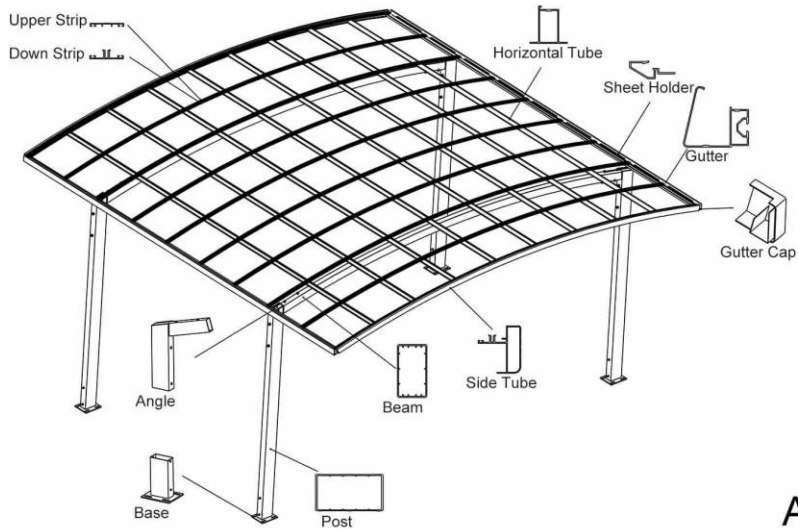

M Type Carport

ALN-MT

Standard Size	5500 x 6000 x 2400/3000mm, 5500 x 5600 x 2400/3000
Roof Material	Germany Bayer Polycarbonated Sheet
Color Options for Frame	White, Purple, Grey, Champagne
Color Options for Roof	Light/Dark Grey, Blue, Clear
Snow load	20-50cm
Wind load	36m/s
Installation Way	Fixed on concrete ground or bury into the ground